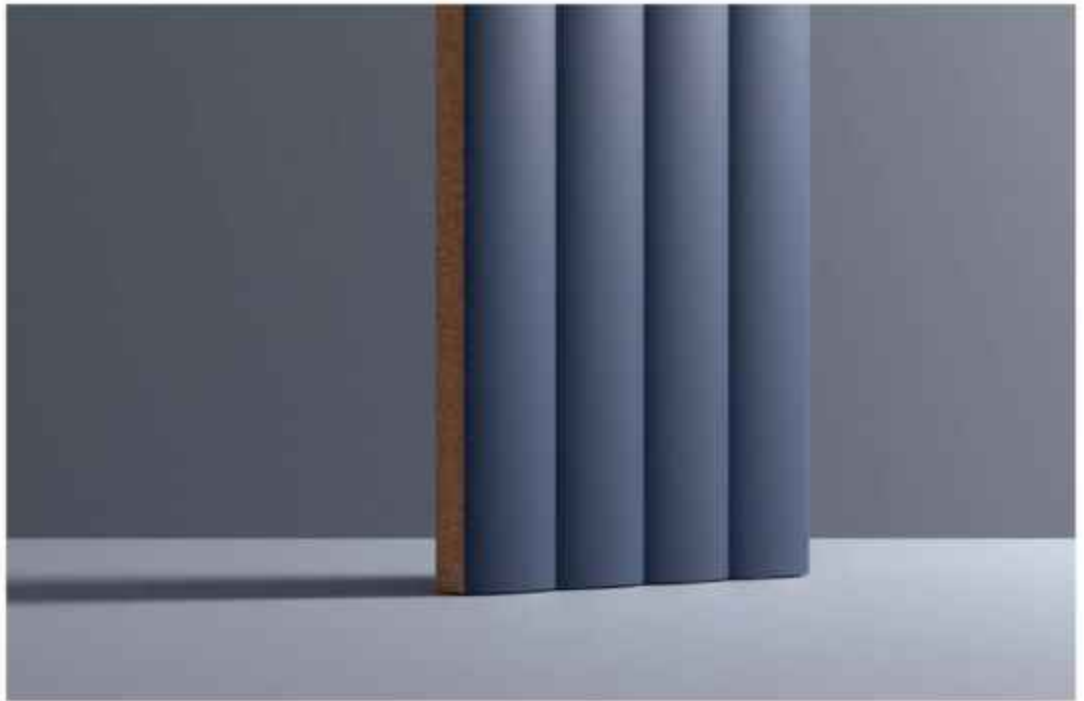

MARINE
BLUE

Size:
75x300mm

Matt
Finish

10mm
Thickness