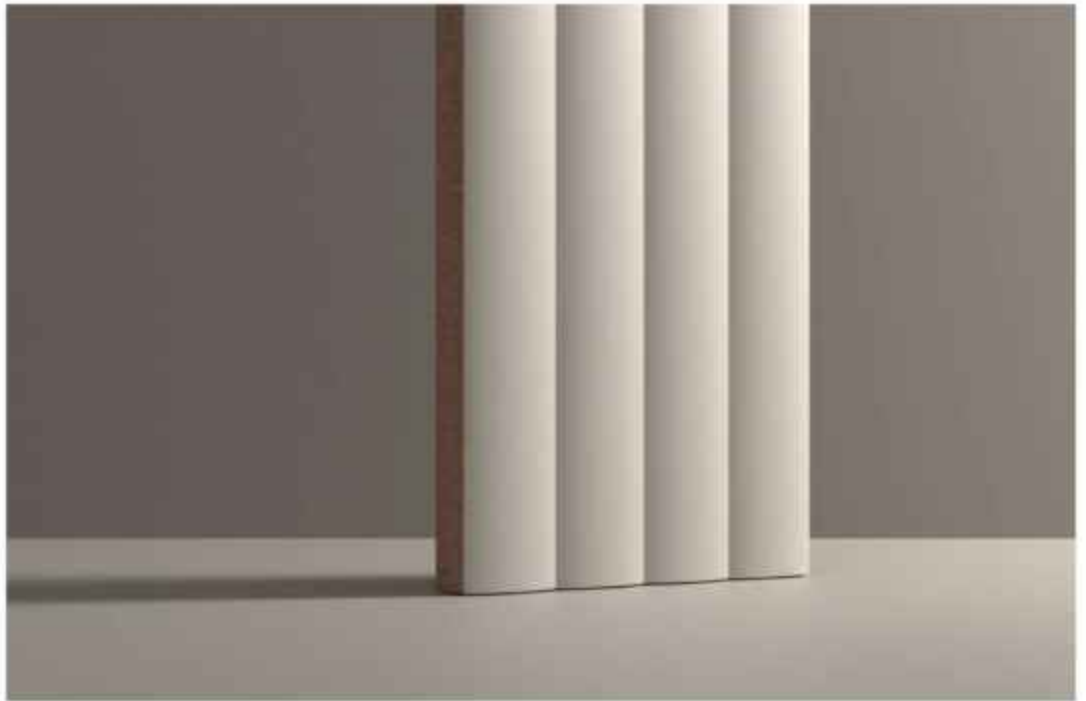

DUSTY
GREY

Size:
75x300mm

Matt
Finish

10mm
Thickness