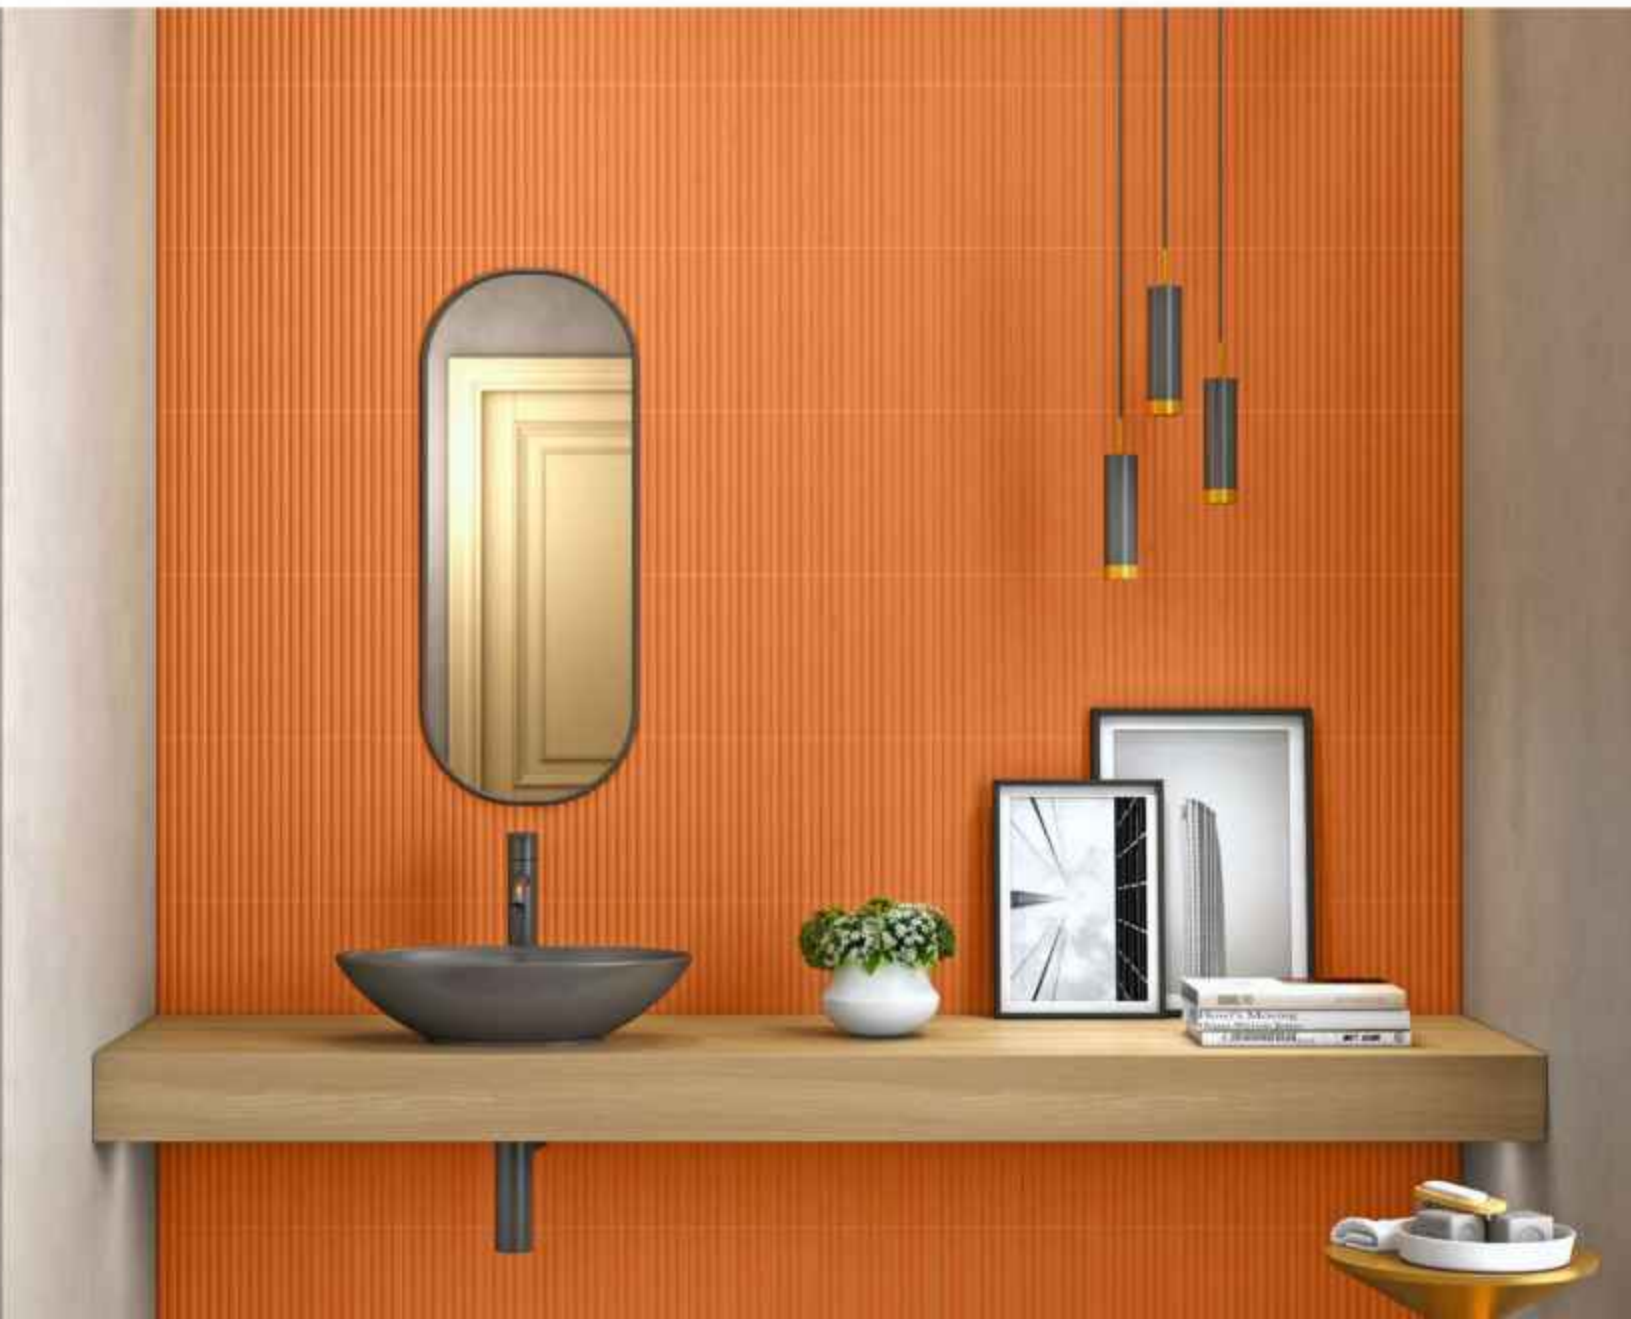

TERRA

Size:
75x300mm

Matt
Finish

10mm
Thickness