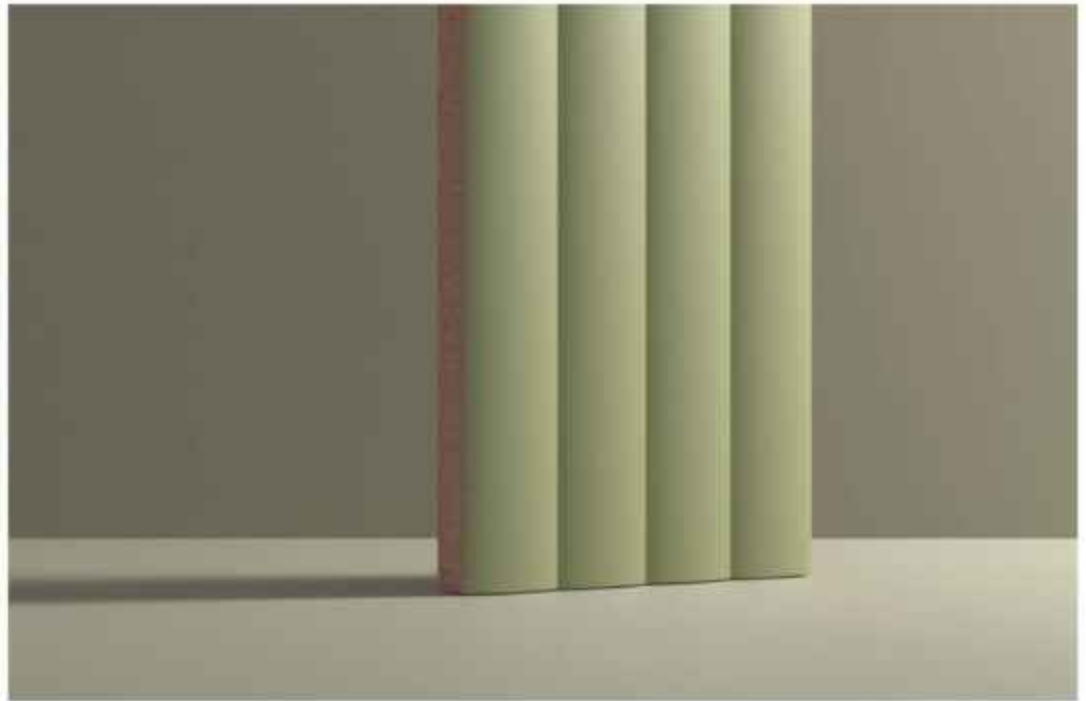

BAMBU
GREEN

Size:
75x300mm

Matt
Finish

10mm
Thickness